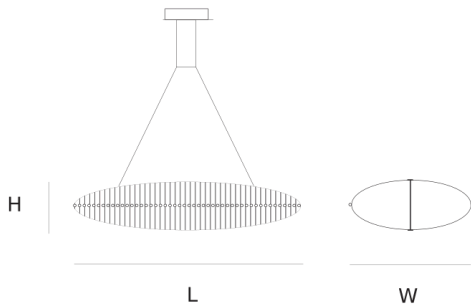

CABLELENGTH

Up to 150 cm 59 inch

TYPE	Suspension
STANDARD	The fixture is supplied with lamps. Black canopy with cover plate in matching colour of the fixture. Leading and trailing edge dimmable.
OPTIONAL	3000K or 3500K led.
TRANSFORMER/DRIVER	SCPpower KVF-12030-TDW
DIMMING	leading and trailing edge
CLASSIFICATION	UL no IP20 yes
ENERGY LABEL